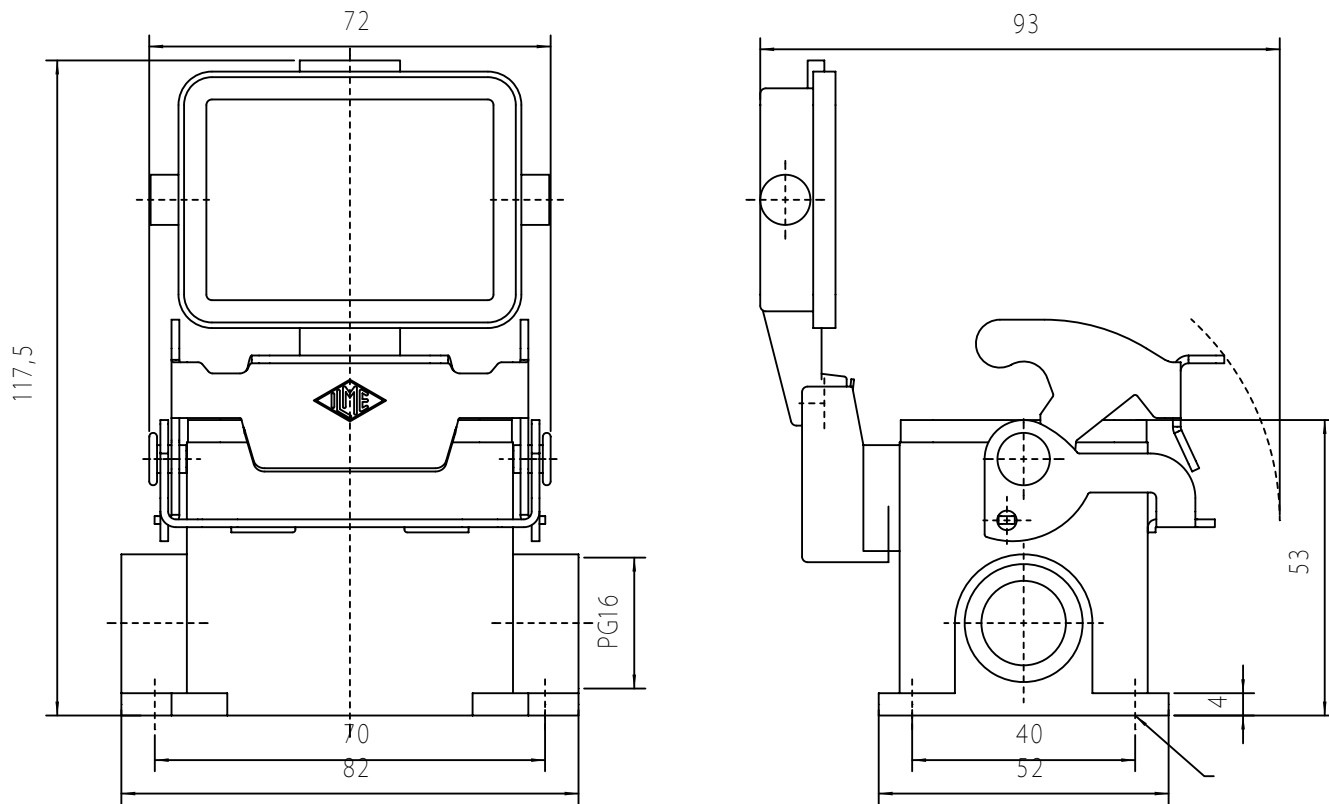

Diritti riservati

All rights reserved

dimensions in mm
Date 19/06/14
Sign Radice

JCVP 06 LP

Surface mounting housing, 1 lever

Scale

cover, PG16 - JEI